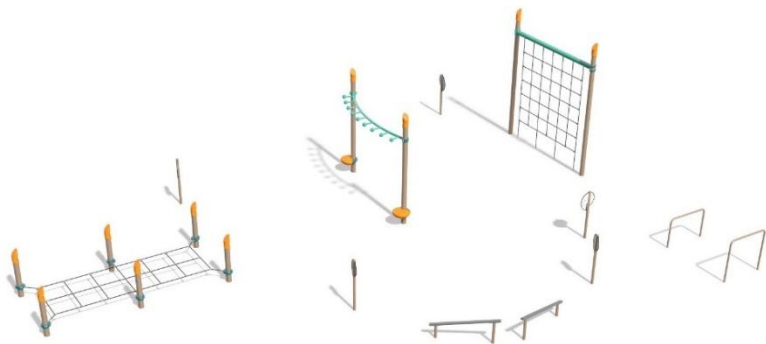

## 5 Station Fitcore Extreme

Copper Posts, Lagoon/Peacock/Tangerine  
Ages 5-12 years - Direct Bury

## Friendship Swing

Metallic Silver  
Ages 2 and Up - Direct Bury