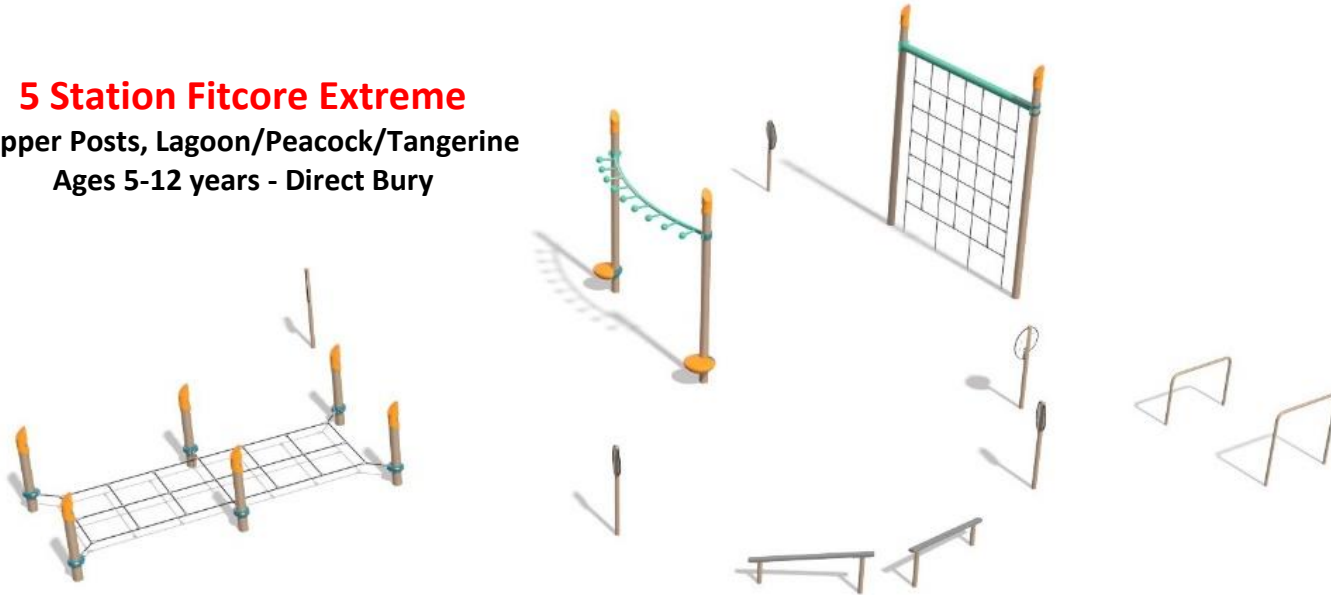

5 Station Fitcore Extreme

Copper Posts, Lagoon/Peacock/Tangerine
Ages 5-12 years - Direct Bury

Friendship Swing

Metallic Silver
Ages 2 and Up - Direct Bury

Smart Play Nook

Colours as pictured below
Ages 6mths to 23 mths - Direct Bury

Chill Spinner

Colours as pictured below
Ages 2-12 years - Direct Bury