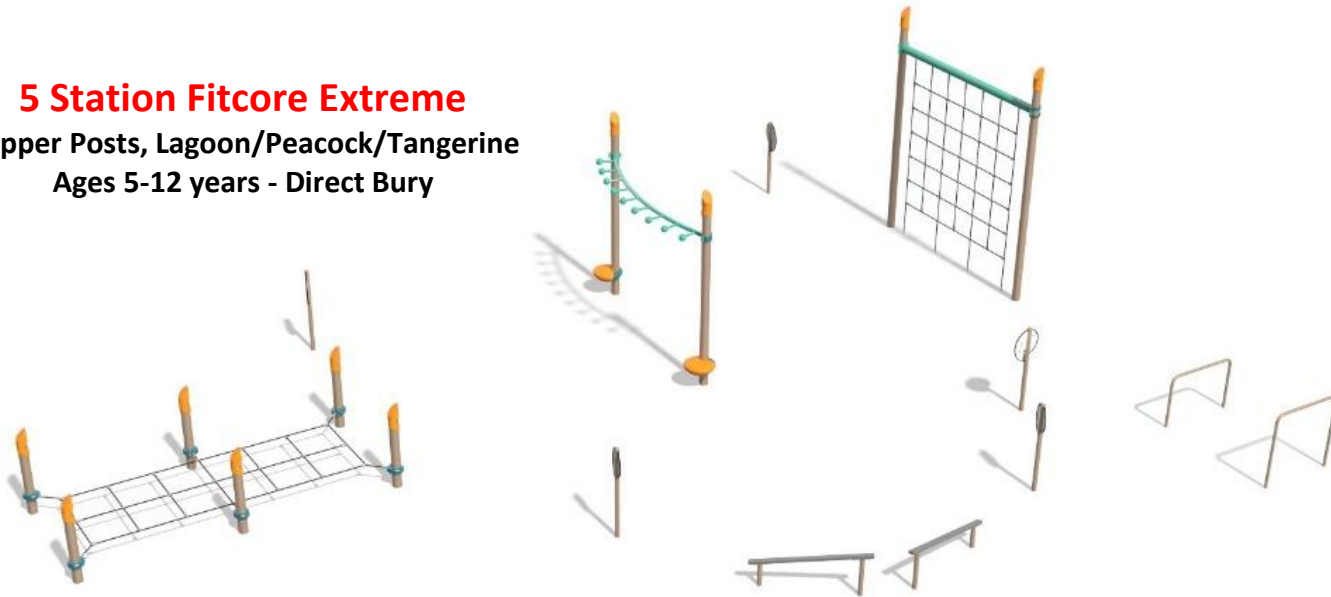

Current Stock
Available for immediate delivery
Date: January 2024

5 Station Fitcore Extreme
 Copper Posts, Lagoon/Peacock/Tangerine
 Ages 5-12 years - Direct Bury

Friendship Swing
 Metallic Silver
 Ages 2 and Up - Direct Bury

Smart Play Nook
 Colours as pictured below
 Ages 6mths to 23 mths - Direct Bury

Smart Play Loft
 Colours as pictured below
 Ages 2-5 years - Direct Bury