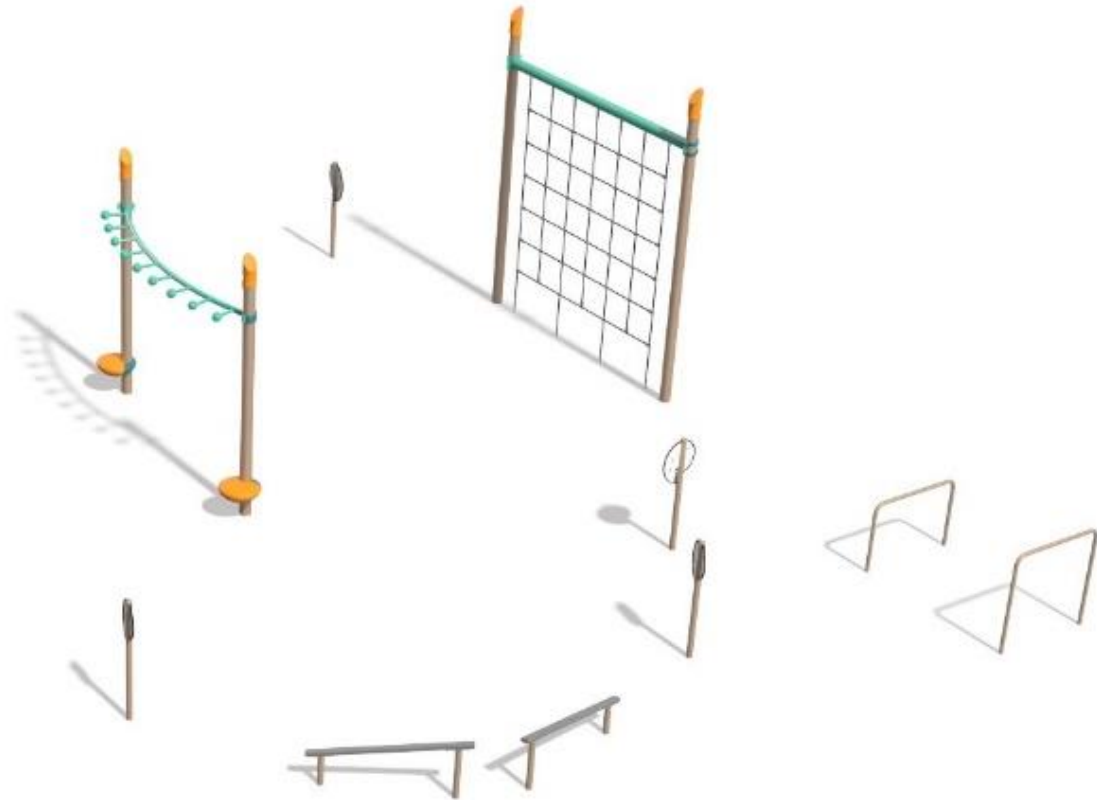

**5 Station Fitcore Extreme**

Copper Posts, Lagoon/Peacock/Tangerine  
Ages 5-12 years - Direct Bury

**Friendship Swing**

Metallic Silver  
Ages 2 and Up  
Direct Bury

**5000 Series Swing**

Blue  
Ages 2 and Up  
Direct Bury