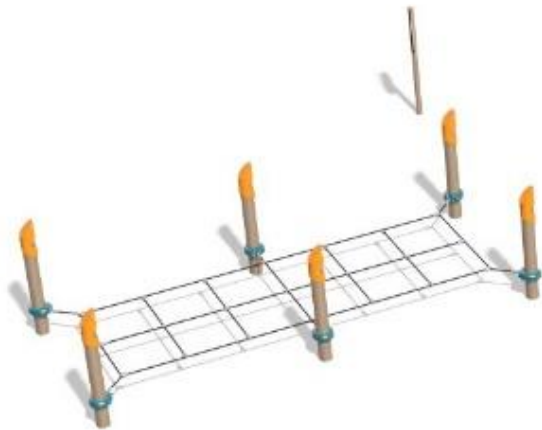

**5 Station Fitcore Extreme**

Copper Posts, Lagoon/Peacock/Tangerine  
Ages 5-12 years - Direct Bury

**Friendship Swing**

Metallic Silver  
Ages 2 and Up  
Direct Bury

**5000 Series Swing**

Blue  
Ages 2 and Up  
Direct Bury