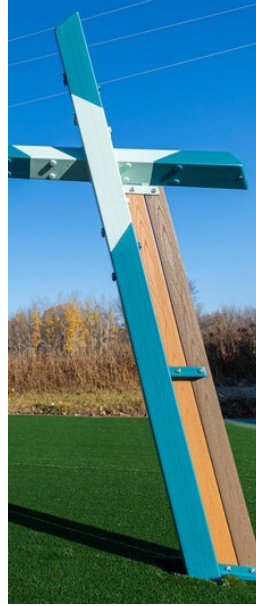

Forma™ Giggle Jiggler® Climber

Model #307438

Little ones love to balance and shimmy on the Forma Giggle Jiggler Climber. A floating Hourglass panel and wood-grain stepper add extra activities for sensory and active play.

Age Range: 2 to 5 Years

Features:

Clear play panel allows see-through play interaction, Durable galvanized steel frame

Steel-reinforced cables are extremely durable and vandal resistant

Recycled plastic lumber accents add to the visual and tactile interest

Hourglass panel made of Permalene® and SteelX®

Giggle Jiggler ring made from durable, UV-stable rotomolded polyethylene