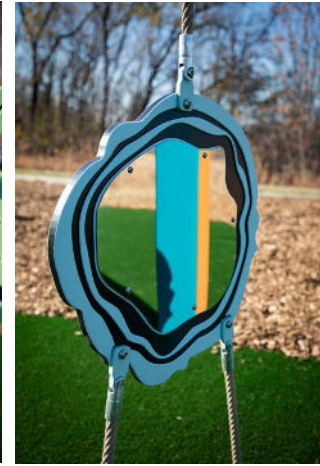

PARKEQUIP
park & play solutions

Focal™ Sensory Wall

Model #307430

The Focal Sensory Wall has many activities to explore! Panels have play on both sides and opportunities for see-through interaction as well.

With easy walk-up or roll-up access, everyone can participate in the fun.

Age Range: 2 to 12 years

Features:
Ring-a-Bell and Mirror Panel, Spinner and Magnet Panel, see-through Marble Panel, and see-through Steering Wheel Panel

Durable galvanized steel frame
Steel-reinforced cables are extremely durable and vandal resistant
Recycled plastic lumber accents and step