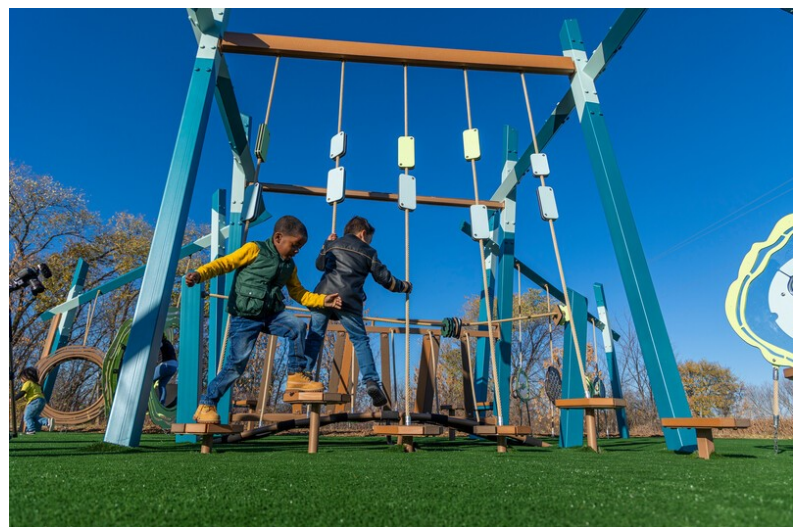

PARKEQUIP
park & play solutions